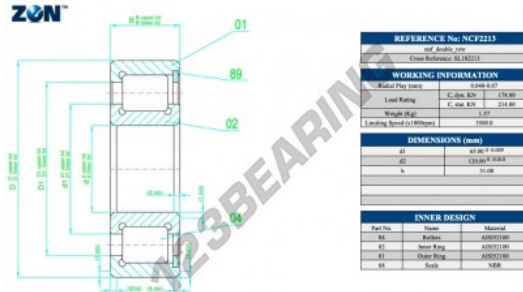

Roller bearing NCF2213-ZEN - NCF2213-ZEN

<https://www.123bearing.com/bearing-housing/roller-bearing/roller/ncf2213-zen>

PRODUCT FEATURES

Brand	ZEN
N° Ean13	3616060799579
Inside diameter	65 mm
Outside diameter	120 mm
Thickness	31 mm
Limiting speed	3500 rpm
Weight	1.57 g
Dynamic load	178 kN
Static load	214 kN
Packaging	1
Standard	No standard