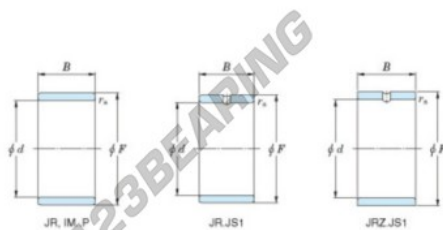

Inner ring JR20X25X38.50-JTEKT - JR20X25X38.50-KOYO

<https://www.123bearing.com/bearing-housing/needle-roller-bearing/inner-ring/jr20x25x38.50-koyo>

Boundary dimensions

Metric series

Bearing No.	Boundary dimensions(mm)			
	d	F	B	rs
JR20x25x38,5	20	25	38,5	0,3

PRODUCT FEATURES

Brand	JTEKT
N° Ean13	3616060799401
Inside diameter	20 mm
Outside diameter	25 mm
Thickness	38.5 mm
Type	JR
Packaging	1

contact@123bearing.com

(646) 712 9672

CRT4 de Lesquin 60 Rue Du Haut De Sainghin 59273 Fretin FRANCE