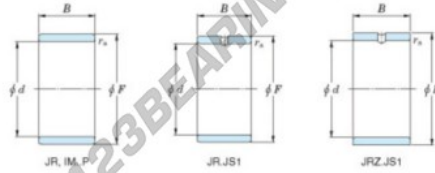

Inner ring JR20X25X32-JTEKT - JR20X25X32-KOYO

<https://www.123bearing.com/bearing-housing/needle-roller-bearing/inner-ring/jr20x25x32-koyo>

Boundary dimensions

Metric series

Bearing No.	Boundary dimensions(mm)			
	d	F	B	rs
JR20x25x32	20	25	32	0,3

PRODUCT FEATURES

Brand	JTEKT
N° Ean13	3616060799395
Inside diameter	20 mm
Outside diameter	25 mm
Thickness	32 mm
Type	JR
Packaging	1

contact@123bearing.com

(646) 712 9672

CRT4 de Lesquin 60 Rue Du Haut De Sainghin 59273 Fretin FRANCE