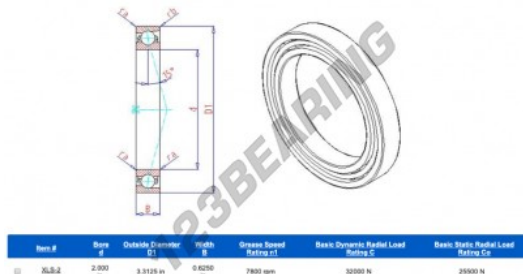

Deep groove ball bearing single row XLS2 - XLS2

<https://www.123bearing.com/bearing-housing/deep-groove-bearing/single-row/xls2>

PRODUCT FEATURES

Brand	GEN
Inside diameter	50.8 mm
Outside diameter	84.138 mm
Thickness	15.875 mm
Limiting speed	7800 rpm
Weight	316 g
Dynamic load	32 kN
Static load	25.5 kN
Packaging	1