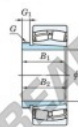

Spherical roller bearing 23092RHAK-AHX3092-JTEKT - 23092RHAK-AHX3092-KOYO

<https://www.123bearing.com/bearing-housing/roller-bearing/spherical/23092rhak-ahx3092-koyo>

Boundary dimensions

PRODUCT FEATURES

Brand	JTEKT
N° Ean13	3616060796424
Inside diameter	440 mm
Outside diameter	680 mm
Thickness	163 mm
Limiting speed	340 rpm
Dynamic load	4520 kN
Static load	7430 kN
Packaging	1

contact@123bearing.com

(646) 712 9672

CRT4 de Lesquin 60 Rue Du Haut De Sainghin 59273 Fretin FRANCE