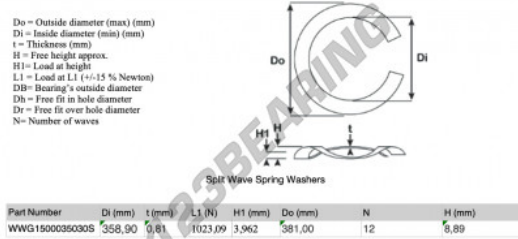

Split wave spring washer

SWSW-381-358.90-0.81-12-SS - SWSW-381-358.90-0.81-12-SS

<https://www.123bearing.com/accessories/washer/split-wave-spring-washer/swsw-381-358.90-0.81-12-ss>

PRODUCT FEATURES

Brand	GEN
Inside diameter	358.9 mm
Inside diameter	14.13" inch
Thickness	0.81 mm
Thickness	0.032" inch
Material	STAINLESS STEEL
Packaging	1
Load at L1	1023.09 N
Load height	3.962
Outside diameter (max)	381 mm
Outside diameter (max)	15" inch
Number of waves	12