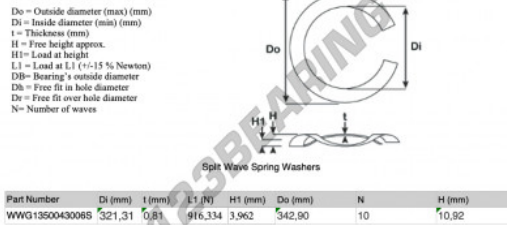

Split wave spring washer

SWSW-342.90-321.31-0.81-10-SS - SWSW-342.90-321.31-0.81-10-SS

<https://www.123bearing.com/accessories/washer/split-wave-spring-washer/swsw-342.90-321.31-0.81-10-ss>

PRODUCT FEATURES

Brand	GEN
Inside diameter	321.31 mm
Thickness	0.81 mm
Material	STAINLESS STEEL
Packaging	1
Load at L1	916.334 N
Load height	3.962
Outside diameter (max)	342.9 mm
Number of waves	10

contact@123bearing.com