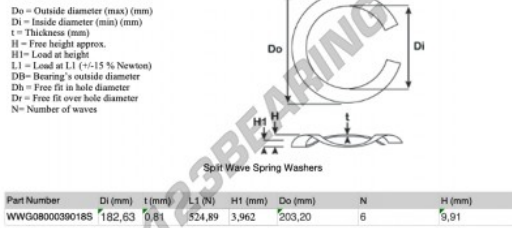

Split wave spring washer

SWSW-203.20-182.63-0.81-6-SS - SWSW-203.20-182.63-0.81-6-SS

<https://www.123bearing.com/accessories/washer/split-wave-spring-washer/swsw-203.20-182.63-0.81-6-ss>

PRODUCT FEATURES

Brand	GEN
Inside diameter	182.63 mm
Thickness	0.81 mm
Material	STAINLESS STEEL
Packaging	1
Load at L1	524.89 N
Load height	3.962
Outside diameter (max)	203.2 mm
Number of waves	6

contact@123bearing.com