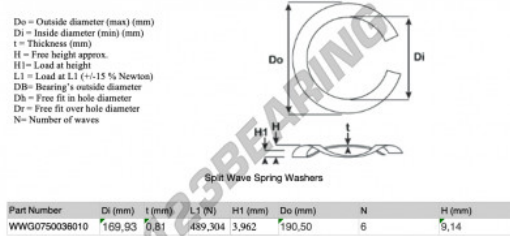

Split wave spring washer

SWSW-190.50-169.93-0.81-6 - SWSW-190.50-169.93-0.81-6

<https://www.123bearing.com/accessories/washer/split-wave-spring-washer/swsw-190.50-169.93-0.81-6>

PRODUCT FEATURES

Brand	GEN
Inside diameter	169.93 mm
Thickness	0.81 mm
Material	STEEL
Packaging	1
Load at L1	489.304 N
Load height	3.962
Outside diameter (max)	190.5 mm
Number of waves	6