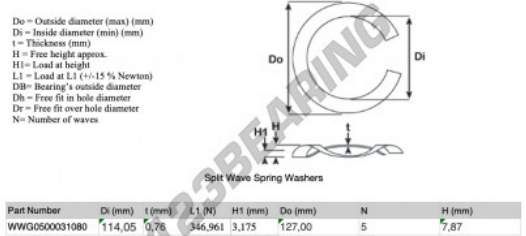

**Split wave spring washer**  
**SWSW-127-114.05-0.76-5 - SWSW-127-114.05-0.76-5**  
<https://www.123bearing.com/accessories/washer/split-wave-spring-washer/swsw-127-114.05-0.76-5>

**PRODUCT FEATURES**

Brand	GEN
Inside diameter	114.05 mm
Thickness	0.76 mm
Material	STEEL
Packaging	1
Load at L1	346.961 N
Load height	3.175
Outside diameter (max)	127 mm
Number of waves	5

[contact@123bearing.com](mailto:contact@123bearing.com)  
 (646) 712 9672  
 CRT4 de Lesquin 60 Rue Du Haut De Sainghin 59273 Fretin FRANCE