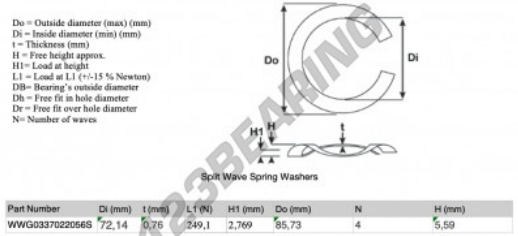

Split wave spring washer

SWSW-85.73-72.14-0.76-4-SS - SWSW-85.73-72.14-0.76-4-SS

<https://www.123bearing.com/accessories/washer/split-wave-spring-washer/swsw-85.73-72.14-0.76-4-ss>

PRODUCT FEATURES

Brand	GEN
Inside diameter	72.14 mm
Thickness	0.76 mm
Material	STAINLESS STEEL
Packaging	1
Load at L1	249.1 N
Load height	2.769
Outside diameter (max)	85.73 mm
Number of waves	4