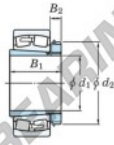

Spherical roller bearing 23284RK-H3284-JTEKT - 23284RK-H3284-KOYO

<https://www.123bearing.com/bearing-housing/roller-bearing/spherical/23284rk-h3284-koyo>

Boundary dimensions

Bearing No.	Boundary dimensions (mm)				Basic load ratings (kN)		Limiting speeds (min ⁻¹)	
	d1	D	B	r (mm)	Cr	C0r	Grease lub.	Oil lub.
23284RK-H3284	400	760	272	7.5	8130	11500	320	430

PRODUCT FEATURES

Brand	JTEKT
N° Ean13	3616060792518
Inside diameter	400 mm
Outside diameter	760 mm
Thickness	272 mm
Limiting speed	320 rpm
Dynamic load	8130 kN
Static load	11500 kN
Packaging	1

contact@123bearing.com