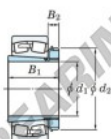

## Spherical roller bearing 23234RHAK-H2334-JTEKT - 23234RHAK-H2334-KOYO

<https://www.123bearing.com/bearing-housing/roller-bearing/spherical/23234rhak-h2334-koyo>

Boundary dimensions

Bearing No.	Boundary dimensions (mm)				Basic load ratings (kN)		Limiting speeds (min <sup>-1</sup> )	
	d1	d2	B	r (mm)	C <sub>r</sub>	C <sub>0r</sub>	Grease lub.	Oil lub.
23234RHAK-H2334	150	310	110	4	1520	1940	1100	1500

## PRODUCT FEATURES

Brand	JTEKT
N° Ean13	3616060791092
Inside diameter	150 mm
Outside diameter	310 mm
Thickness	110 mm
Limiting speed	1100 rpm
Dynamic load	1520 kN
Static load	1940 kN
Packaging	1

[contact@123bearing.com](mailto:contact@123bearing.com)