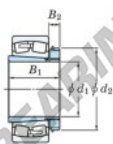

## Spherical roller bearing 23224RZK-H2324X-JTEKT - 23224RZK-H2324X-KOYO

<https://www.123bearing.com/bearing-housing/roller-bearing/spherical/23224rzk-h2324x-koyo>

Boundary dimensions

Bearing No.	Boundary dimensions (mm)				Basic load ratings (kN)		Limiting speeds (min <sup>-1</sup> )	
	d1	D	B	r (mm)	Cr	Cor	Gross lub.	Oil lub.
23224RZK-H2324X	110	215	76	2.1	772	956	2100	2000

## PRODUCT FEATURES

Brand	JTEKT
N° Ean13	3616060790743
Inside diameter	110 mm
Outside diameter	215 mm
Thickness	76 mm
Limiting speed	2100 rpm
Dynamic load	772 kN
Static load	956 kN
Packaging	1

[contact@123bearing.com](mailto:contact@123bearing.com)