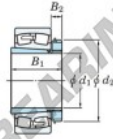

Spherical roller bearing

2222RZK-H322X-JTEKT - 2222RZK-H322X-KOYO

https://www.123bearing.com/bearing-housing/roller-bearing/spherical/2222rzk-h322x-kooyo

Boundary dimensions

Bearing No.	Boundary dimensions (mm)				Basic load ratings (kN)		Limiting speeds (min ⁻¹)	
	d1	D	B	r (mm)	Cr	C0r	Grease lub.	Oil lub.
2222RZK-H322X	100	200	53	2.1	612	642	2300	3000

PRODUCT FEATURES

Brand	JTEKT
N° Ean13	3616060789839
Inside diameter	100 mm
Outside diameter	200 mm
Thickness	53 mm
Limiting speed	2300 rpm
Dynamic load	612 kN
Static load	642 kN
Packaging	1

contact@123bearing.com