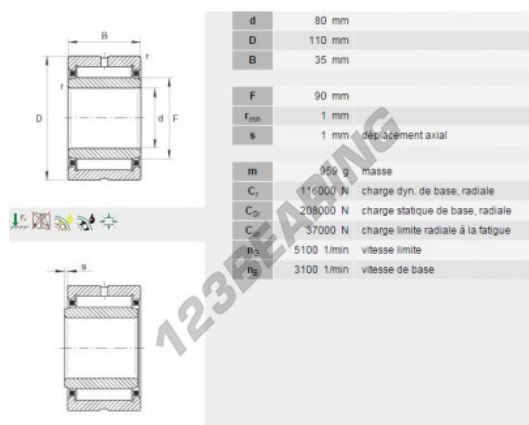

Needle roller bearing NKI8035-INA - NKI8035-INA

<https://www.123bearing.com/bearing-housing/needle-roller-bearing/needle/nki8035-ina>

PRODUCT FEATURES

Brand	INA
N° Ean13	3663952116792
Inside diameter	80 mm
Outside diameter	110 mm
Thickness	35 mm
Packaging	1