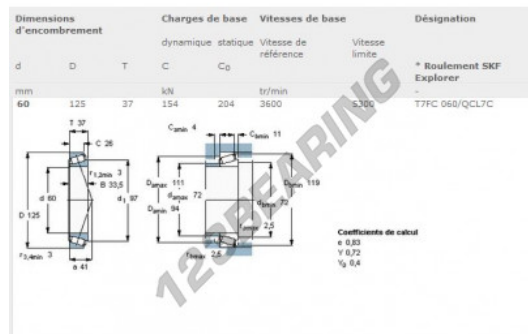

Tapered roller bearing T7FC060-QCL7C-SKF - T7FC060-QCL7C-SKF

<https://www.123bearing.com/bearing-housing/roller-bearing/tapered/t7fc060-qcl7c-skf>

PRODUCT FEATURES

Brand	SKF
N° Ean13	3663952108285
Inside diameter	60 mm
Outside diameter	125 mm
Thickness	37 mm
Weight	2073 g
Packaging	1
Standard	No standard