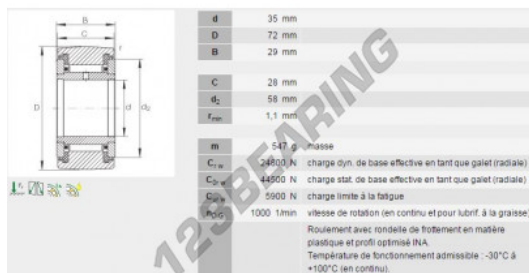

Track roller NATR35-PP-INA - NATR35-PP-INA

<https://www.123bearing.com/bearing-housing/deep-groove-bearing/track-roller/natr35-pp-ina>

PRODUCT FEATURES

| | |
|------------------|---------------|
| Brand | INA |
| N° Ean13 | 3663952107844 |
| Inside diameter | 35 mm |
| Outside diameter | 72 mm |
| Thickness | 29 mm |
| Packaging | 1 |