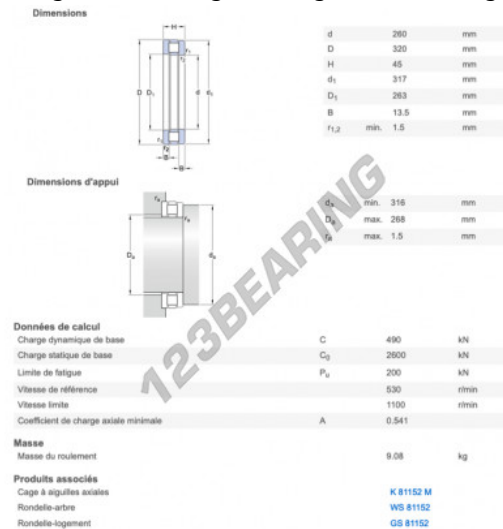

Thrust roller bearing 81152-M-SKF - 81152-M-SKF

<https://www.123bearing.com/bearing-housing/roller-bearing/thrust/81152-m-skf>

PRODUCT FEATURES

Brand	SKF
N° Ean13	7316572381946
Inside diameter	260 mm
Outside diameter	320 mm
Thickness	45 mm
Limiting speed	1100 rpm
Dynamic load	490 kN
Static load	2600 kN
Packaging	1