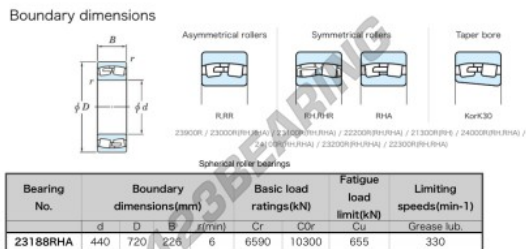

Deep groove ball bearing single row 23188-RHA-JTEKT - 23188-RHA-KOYO

<https://www.123bearing.com/bearing-housing/deep-groove-bearing/single-row/23188-rha-koyo>

PRODUCT FEATURES

Brand	JTEKT
N° Ean13	3616060672278
Inside diameter	440 mm
Outside diameter	720 mm
Thickness	226 mm
Limiting speed	330 rpm
Dynamic load	6590 kN
Static load	10300 kN
Packaging	1