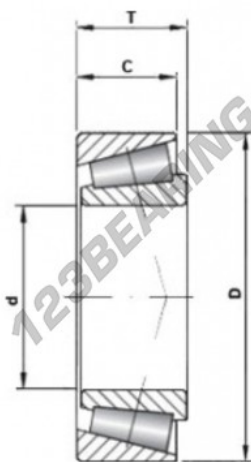

## Tapered roller bearing 561067B - 561067B

<https://www.123bearing.com/bearing-housing/roller-bearing/tapered/561067b>

Size 17.000" x 27.000" x 7.000"

### PRODUCT FEATURES

Brand	GEN
Inside diameter	431.8 mm
Outside diameter	685.8 mm
Thickness	142.875 mm
Weight	245000 g
Packaging	-
Standard	-

[contact@123bearing.com](mailto:contact@123bearing.com)

(646) 712 9672