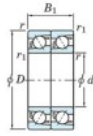

Deep groove ball bearing single row 7226-CDT-FY-JTEKT - 7226-CDT-FY-KOYO

<https://www.123bearing.com/bearing-housing/deep-groove-bearing/single-row/7226-cdt-fy-koyo>

Boundary dimensions

Bearing No.	Boundary dimensions(mm)						Basic load ratings(kN)		Fatigue load factor		Limiting speeds(min-1)
	d	D	B	r1(mm)	r2(mm)	r1(mm)	Cr	C0r	10	60	Grease lub.
7226CDT FY	130	230	80	3	1.1		433	428	16.5	14.7	3500

PRODUCT FEATURES

Brand	JTEKT
N° Ean13	3616060658807
Inside diameter	130 mm
Outside diameter	230 mm
Thickness	80 mm
Limiting speed	3500 rpm
Dynamic load	433 kN
Static load	428 kN
Packaging	1

contact@123bearing.com

(646) 712 9672

CRT4 de Lesquin 60 Rue Du Haut De Sainghin 59273 Fretin FRANCE