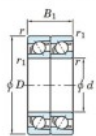

Deep groove ball bearing single row 7308-BDT-FY-JTEKT - 7308-BDT-FY-KOYO

<https://www.123bearing.com/bearing-housing/deep-groove-bearing/single-row/7308-bdt-fy-koyo>

Boundary dimensions

Bearing No.	Boundary dimensions(mm)					Basic load ratings(kN)		Fatigue load factor		Limiting speeds(min-1)
	d	D	B	r1(mm)	r1(max)	C_r	C_{0r}	C_u	R₀	Grease lub.
7308BDT FY	40	90	46	1.5	1	80.6	50.5	3.3	-	5500

PRODUCT FEATURES

Brand	JTEKT
N° Ean13	3616060656629
Inside diameter	40 mm
Outside diameter	90 mm
Thickness	46 mm
Limiting speed	5500 rpm
Dynamic load	80.6 kN
Static load	50.5 kN
Packaging	1

contact@123bearing.com

(646) 712 9672

CRT4 de Lesquin 60 Rue Du Haut De Sainghin 59273 Fretin FRANCE