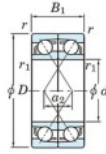

Deep groove ball bearing single row 7940-CDF-FY-JTEKT - 7940-CDF-FY-KOYO

<https://www.123bearing.com/bearing-housing/deep-groove-bearing/single-row/7940-cdf-fy-koyo>

Boundary dimensions

Single ball bearings Face to face (FF)

| Bearing No. | Boundary dimensions (mm) | | | | | Basic load ratings (kN) | | Fatigue load limit (kN) | factor | Limiting speeds (min-1) |
|-------------|--------------------------|-----|----|---------|---------|-------------------------|-----|-------------------------|--------|-------------------------|
| | d | D | B | r1 (mm) | r2 (mm) | Cr | Cor | C0r | f0 | Grease lub. |
| 7940CDF FY | 200 | 280 | 76 | 2.1 | - | 415 | 509 | 17.4 | 16.3 | 2500 |