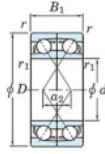

## Deep groove ball bearing single row 7224-CDF-FY-JTEKT - 7224-CDF-FY-KOYO

<https://www.123bearing.com/bearing-housing/deep-groove-bearing/single-row/7224-cdf-fy-koyo>

Boundary dimensions

Wider ball bearings Face to face (FF)

Bearing No.	Boundary dimensions(mm)					Basic load ratings(kN)		Fatigue load factor		Limiting speeds(min-1)
	d	D	B	r1(mm)	r2(mm)	C <sub>0r</sub>	C <sub>0r</sub>	f <sub>0</sub>	f <sub>0</sub>	Grease Lub.
7224CDF FY	120	215	80	2.1	-	385	359	17.9	14.6	3800

## PRODUCT FEATURES

Brand	JTEKT
N° Ean13	3616060653406
Inside diameter	120 mm
Outside diameter	215 mm
Thickness	80 mm
Limiting speed	3800 rpm
Dynamic load	385 kN
Static load	359 kN
Packaging	1

[contact@123bearing.com](mailto:contact@123bearing.com)