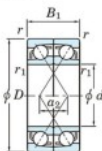

Deep groove ball bearing single row 7024-CDF-FY-JTEKT - 7024-CDF-FY-KOYO

<https://www.123bearing.com/bearing-housing/deep-groove-bearing/single-row/7024-cdf-fy-koyo>

Boundary dimensions

Angular ball bearings Face to face (DF)

Bearing No.	Boundary dimensions(mm)					Basic load ratings(kN)		Fatigue load limit(kN)	factor	Limiting speeds(min-1)
	d	D	B	r1(min)	r1(max)	Cr	C0r			
7024CDF FY	120	180	56	2	-	216	226	10.2	16	4300

PRODUCT FEATURES

Brand	JTEKT
N° Ean13	3616060653376
Inside diameter	120 mm
Outside diameter	180 mm
Thickness	56 mm
Limiting speed	4300 rpm
Dynamic load	216 kN
Static load	226 kN
Packaging	1

contact@123bearing.com

(646) 712 9672