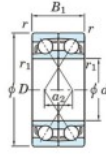

## Deep groove ball bearing single row 7024-DF-FY-JTEKT - 7024-DF-FY-KOYO

<https://www.123bearing.com/bearing-housing/deep-groove-bearing/single-row/7024-df-fy-koyo>

Boundary dimensions

Single row bearings Face to face (DF)

Bearing No.	Boundary dimensions(mm)					Basic load ratings(kN)		Fatigue load factor		Limiting speeds(min-1)
	d	D	B	r1(min)	r1(max)	Cr	Cor	Cu	f0	Grease lub.
7024DF FY	120	180	56	2	-	196	206	9	-	3100

## PRODUCT FEATURES

Brand	JTEKT
N° Ean13	3616060653369
Inside diameter	120 mm
Outside diameter	180 mm
Thickness	56 mm
Limiting speed	3100 rpm
Dynamic load	196 kN
Static load	206 kN
Packaging	1

[contact@123bearing.com](mailto:contact@123bearing.com)