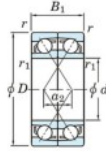

Deep groove ball bearing single row 7022-DF-FY-JTEKT - 7022-DF-FY-KOYO

<https://www.123bearing.com/bearing-housing/deep-groove-bearing/single-row/7022-df-fy-koyo>

Boundary dimensions

Single ball bearings Face to face (FF)

Bearing No.	Boundary dimensions(mm)						Basic load ratings(kN)		Fatigue load factor		Limiting speeds(min-1)
	d	D	B	r1(min)	r1(max)	-	Cr	Cor	C0	F0	Grease lub.
7022DF FY	110	170	56	2	-	-	187	186	8.55	-	3300

PRODUCT FEATURES

Brand	JTEKT
N° Ean13	3616060653246
Inside diameter	110 mm
Outside diameter	170 mm
Thickness	56 mm
Limiting speed	3300 rpm
Dynamic load	187 kN
Static load	186 kN
Packaging	1

contact@123bearing.com