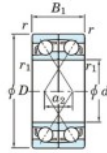

Deep groove ball bearing single row 7320-DF-FY-JTEKT - 7320-DF-FY-KOYO

<https://www.123bearing.com/bearing-housing/deep-groove-bearing/single-row/7320-df-fy-koyo>

Boundary dimensions

40 balls ball bearings Face to face (DF)

Bearing No.	Boundary dimensions(mm)						Basic load ratings(kN)		Fatigue load limit(kN) C _u	factor f ₀	Limiting speeds(min-1) Grease Lub.
	d	D	B	r (min)	r1 (min)	Cr	C0r				
7320DF FY	100	215	94	3	-	373	323	13.2	-	2900	

PRODUCT FEATURES

Brand	JTEKT
N° Ean13	3616060653062
Inside diameter	100 mm
Outside diameter	215 mm
Thickness	94 mm
Limiting speed	2900 rpm
Dynamic load	373 kN
Static load	323 kN
Packaging	1

contact@123bearing.com