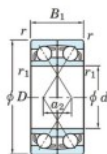

Deep groove ball bearing single row 7011-BDF-FY-JTEKT - 7011-BDF-FY-KOYO

<https://www.123bearing.com/bearing-housing/deep-groove-bearing/single-row/7011-bdf-fy-koyo>

Boundary dimensions

Single ball bearings Face to face (FF)

| Bearing No. | Boundary dimensions (mm) | | | | | Basic load ratings (kN) | | Fatigue load limit (kN) | factor | Limiting speeds (min-1) |
|-------------|--------------------------|----|----|---------|----------|-------------------------|------|-------------------------|--------|-------------------------|
| | d | D | B | r (min) | r1 (min) | Cr | Cor | Cr | f0 | Grease lub. |
| 7011BDF FY | 55 | 90 | 36 | 1.1 | - | 56.7 | 47.5 | 2.55 | - | 5000 |

PRODUCT FEATURES

| | |
|------------------|---------------|
| Brand | JTEKT |
| N° Ean13 | 3616060651693 |
| Inside diameter | 55 mm |
| Outside diameter | 90 mm |
| Thickness | 36 mm |
| Limiting speed | 5000 rpm |
| Dynamic load | 56.7 kN |
| Static load | 47.5 kN |
| Packaging | 1 |