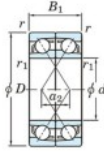

Deep groove ball bearing single row 7910-CDF-FY-JTEKT - 7910-CDF-FY-KOYO

<https://www.123bearing.com/bearing-housing/deep-groove-bearing/single-row/7910-cdf-fy-koyo>

Boundary dimensions

Angular ball bearings Face to face (DF)

Bearing No.	Boundary dimensions(mm)				Basic load ratings(kN)		Fatigue load limit(kN)	factor	Limiting speeds(min-1)
	d	D	B	r1(min)	r1(max)	Cr			
7910CDF FY	50	72	24	0.6	-	35.4	31.4	1.7	16.2 Grease lub.

PRODUCT FEATURES

Brand	JTEKT
N° Ean13	3616060651532
Inside diameter	50 mm
Outside diameter	72 mm
Thickness	24 mm
Limiting speed	11000 rpm
Dynamic load	35.4 kN
Static load	31.4 kN
Packaging	1

contact@123bearing.com