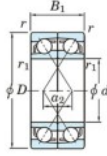

Deep groove ball bearing single row 7206-BDF-JTEKT - 7206-BDF-KOYO

<https://www.123bearing.com/bearing-housing/deep-groove-bearing/single-row/7206-bdf-koyo>

Boundary dimensions

Single ball bearings Face to face (DF)

Bearing No.	Boundary dimensions(mm)						Basic load ratings(kN)		Fatigue load limit(kN)	factor	Limiting speeds(min-1)
	d	D	B	r(mm)	r1(mm)	Cr	C0r	f0			
7206BDF	30	62	32	1	0.6	41.6	27.1	1.65	-	6100	

PRODUCT FEATURES