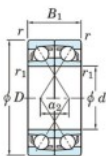

Deep groove ball bearing single row 7201-BDF-JTEKT - 7201-BDF-KOYO

<https://www.123bearing.com/bearing-housing/deep-groove-bearing/single-row/7201-bdf-koyo>

Boundary dimensions

Single ball bearings Face to face (DF)

Bearing No.	Boundary dimensions(mm)					Basic load ratings(kN)		Fatigue load limit(kN)		factor	Limiting speeds(min-1)
	d	D	B	r1(min)	r1(max)	Cr	C0r	C0	Grease lub.		
7201BDF	12	32	20	0.6	0.3	15.1	7.5	0.53	-		12000

PRODUCT FEATURES

Brand	JTEKT
N° Ean13	3616060649331
Inside diameter	12 mm
Outside diameter	32 mm
Thickness	20 mm
Limiting speed	12000 rpm
Dynamic load	15.1 kN
Static load	7.5 kN
Packaging	1

contact@123bearing.com