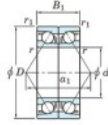

Deep groove ball bearing single row 7230-DB-FY-JTEKT - 7230-DB-FY-KOYO

<https://www.123bearing.com/bearing-housing/deep-groove-bearing/single-row/7230-db-fy-koyo>

Boundary dimensions

Bearing No.	Boundary dimensions(mm)						Basic load ratings(kN)		Fatigue load limit(kN)	factor	Limiting speeds(min-1)
	d	D	B	r1(min)	r1(max)	Cr	C0r	lim			
7230DB FY	150	270	90	3	1.1	504	560	19.9	10	Grease Lub.	2100

PRODUCT FEATURES

Brand	JTEKT
N° Ean13	3616060648518
Inside diameter	150 mm
Outside diameter	270 mm
Thickness	90 mm
Limiting speed	2100 rpm
Dynamic load	504 kN
Static load	560 kN
Packaging	1

contact@123bearing.com

(646) 712 9672

CRT4 de Lesquin 60 Rue Du Haut De Sainghin 59273 Fretin FRANCE