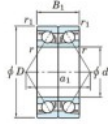

Deep groove ball bearing single row 7024-DB-FY-JTEKT - 7024-DB-FY-KOYO

<https://www.123bearing.com/bearing-housing/deep-groove-bearing/single-row/7024-db-fy-koyo>

Boundary dimensions

Bearing No.	Boundary dimensions (mm)					Basic load ratings (kN)		Fatigue load limit (kN)	Factor	Limiting speed (min-1)
	d	D	B	r1 (mm)	r2 (mm)	Cr	C0r			
7024DB FY	120	180	56	2	1	196	206	9	-	3100

PRODUCT FEATURES

Brand	JTEKT
N° Ean13	3616060648082
Inside diameter	120 mm
Outside diameter	180 mm
Thickness	56 mm
Limiting speed	3100 rpm
Dynamic load	196 kN
Static load	206 kN
Packaging	1

contact@123bearing.com

(646) 712 9672

CRT4 de Lesquin 60 Rue Du Haut De Sainghin 59273 Fretin FRANCE