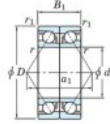

Deep groove ball bearing single row HAR-019-CDB-JTEKT - HAR-019-CDB-KOYO

<https://www.123bearing.com/bearing-housing/deep-groove-bearing/single-row/har-019-cdb-koyo>

Boundary dimensions

Bearing No.	Boundary dimensions(mm)					Basic load ratings(kN)		Fatigue load factor	Limiting speeds(min-1)
	d	D	B	r1(mm)	r2(mm)	Cr	C0r		
HAR019CDB	95	145	48	1.5	1	—	54.4	—	7000

PRODUCT FEATURES

Brand	JTEKT
N° Ean13	3616060647580
Inside diameter	95 mm
Outside diameter	145 mm
Thickness	48 mm
Limiting speed	7000 rpm
Static load	54.4 kN
Packaging	1

contact@123bearing.com

(646) 712 9672

CRT4 de Lesquin 60 Rue Du Haut De Sainghin 59273 Fretin FRANCE