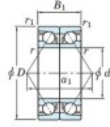

Deep groove ball bearing single row 7014-DB-FY-JTEKT - 7014-DB-FY-KOYO

<https://www.123bearing.com/bearing-housing/deep-groove-bearing/single-row/7014-db-fy-koyo>

Boundary dimensions

Bearing No.	Boundary dimensions(mm)						Basic load ratings(kN)		Fatigue load factor	Limiting speeds(min-1)	
	d	D	B	r1(min)	r2(min)	Cr	C0Cr	lim1(kN)			lim2
7014DB FY	70	110	40	1.1	0.6	86.7	78.7	4.3	-	5300	

PRODUCT FEATURES

Brand	JTEKT
N° Ean13	3616060646873
Inside diameter	70 mm
Outside diameter	110 mm
Thickness	40 mm
Limiting speed	5300 rpm
Dynamic load	86.7 kN
Static load	78.7 kN
Packaging	1

contact@123bearing.com

(646) 712 9672

CRT4 de Lesquin 60 Rue Du Haut De Sainghin 59273 Fretin FRANCE