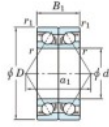

Deep groove ball bearing single row 7315-BDB-JTEKT - 7315-BDB-KOYO

<https://www.123bearing.com/bearing-housing/deep-groove-bearing/single-row/7315-bdb-koyo>

Boundary dimensions

Bearing No.	Boundary dimensions(mm)					Basic load ratings(kN)		Fatigue load limit(kN)	factor	Limiting speeds(min-1)
	d	D	B	r1(mm)	r2(mm)	Cv	C0r	C0r	f0	Grease lub
7315BDB	75	160	74	2.1	1.1	253	195	11.7	-	2400

PRODUCT FEATURES

Brand	JTEKT
N° Ean13	4549250201592
Inside diameter	75 mm
Outside diameter	160 mm
Thickness	74 mm
Limiting speed	2400 rpm
Dynamic load	253 kN
Static load	195 kN
Packaging	1

contact@123bearing.com

(646) 712 9672

CRT4 de Lesquin 60 Rue Du Haut De Sainghin 59273 Fretin FRANCE