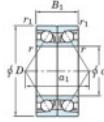

Deep groove ball bearing single row 7304-CDB-JTEKT - 7304-CDB-KOYO

<https://www.123bearing.com/bearing-housing/deep-groove-bearing/single-row/7304-cdb-koyo>

Boundary dimensions

Bearing No.	Boundary dimensions (mm)						Basic load ratings (kN)		Fatigue load factor		Limiting speeds (min-1)
	d	D	B	r1 (max)	r2 (max)	r	Cy	C0y	Ca	C0a	
7304CDB	20	52	30	1.1	0.6		40.3	22.2	1.75	12.6	Grease Lub 14000

PRODUCT FEATURES

Brand	JTEKT
N° Ean13	3616060644367
Inside diameter	20 mm
Outside diameter	52 mm
Thickness	30 mm
Limiting speed	14000 rpm
Dynamic load	40.3 kN
Static load	22.2 kN
Packaging	1

contact@123bearing.com

(646) 712 9672

CRT4 de Lesquin 60 Rue Du Haut De Sainghin 59273 Fretin FRANCE