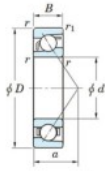

Deep groove ball bearing single row 7076-FY-JTEKT - 7076-FY-KOYO

<https://www.123bearing.com/bearing-housing/deep-groove-bearing/single-row/7076-fy-koyo>

Boundary dimensions

Single row angular bearing

Bearing No.	Boundary dimensions(mm)						Basic load ratings(kN)		Fatigue load limit(kN)		Limiting speeds(min-1)	
	d	D	B	r1(mm)	r2(mm)	r3(mm)	Cr	Cor	Cu	fu	fs	Grease lub.
7076 FY	380	560	82	5	2		660	966	23	-	940	

PRODUCT FEATURES

Brand	JTEKT
N° Ean13	3616060644091
Inside diameter	380 mm
Outside diameter	560 mm
Thickness	82 mm
Limiting speed	940 rpm
Dynamic load	660 kN
Static load	966 kN
Packaging	1

contact@123bearing.com