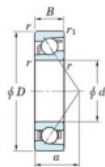

Deep groove ball bearing single row 7068-B-FY-JTEKT - 7068-B-FY-KOYO

<https://www.123bearing.com/bearing-housing/deep-groove-bearing/single-row/7068-b-fy-koyo>

Boundary dimensions

Single row angular bearing

Bearing No.	Boundary dimensions(mm)						Basic load ratings(kN)		Fatigue load limit(kN)		Limiting speeds(min-1)	
	d	D	B	r(max)	r1(max)	Cr	CDr	Cu	SD	Grease lub.	Oil lub.	
7068B FY	340	520	82	5	2	563	777	19.4	-	-	800	

PRODUCT FEATURES

Brand	JTEKT
N° Ean13	3616060644046
Inside diameter	340 mm
Outside diameter	520 mm
Thickness	82 mm
Limiting speed	800 rpm
Dynamic load	563 kN
Static load	777 kN
Packaging	1

contact@123bearing.com