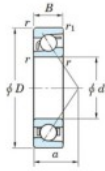

Deep groove ball bearing single row 7938-C-FY-JTEKT - 7938-C-FY-KOYO

<https://www.123bearing.com/bearing-housing/deep-groove-bearing/single-row/7938-c-fy-koyo>

Boundary dimensions

Single row angular bearing

Bearing No.	Boundary dimensions(mm)						Basic load ratings(kN)		Fatigue load factor		Limiting speeds(min-1) Grease lub.
	d	D	B	r(mm)	r1(mm)	r2(mm)	Cr	CDr	Cu	SD	
7938C FY	190	260	33	2	1		198	197	6.85	16.5	3300

PRODUCT FEATURES

Brand	JTEKT
N° Ean13	3616060643612
Inside diameter	190 mm
Outside diameter	260 mm
Thickness	33 mm
Limiting speed	3300 rpm
Dynamic load	198 kN
Static load	197 kN
Packaging	1

contact@123bearing.com