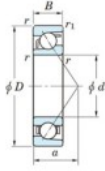

Deep groove ball bearing single row 7034-B-FY-JTEKT - 7034-B-FY-KOYO

<https://www.123bearing.com/bearing-housing/deep-groove-bearing/single-row/7034-b-fy-koyo>

Boundary dimensions

Single row angular bearing

Bearing No.	Boundary dimensions(mm)					Basic load ratings(kN)		Fatigue load	factor	Limiting
	d	D	B	r1(mm)	r2(mm)	Cr	Cor	Ca	f0	speeds(min-1) Grease lub.
7034B FY	170	260	42	2.1	1.1	208	193	6.9	-	1900

PRODUCT FEATURES

Brand	JTEKT
N° Ean13	3616060643438
Inside diameter	170 mm
Outside diameter	260 mm
Thickness	42 mm
Limiting speed	1900 rpm
Dynamic load	208 kN
Static load	193 kN
Packaging	1

contact@123bearing.com

(646) 712 9672