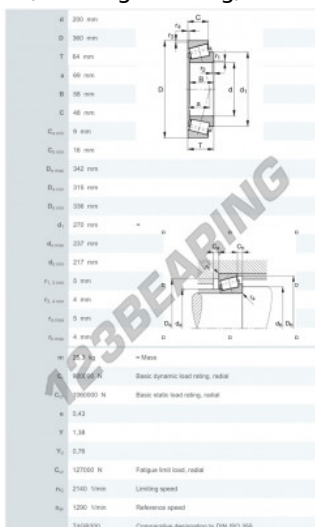

Tapered roller bearing 30240-FAG - 30240-FAG

<https://www.123bearing.com/bearing-housing/roller-bearing/tapered/30240-fag>

PRODUCT FEATURES

Brand	FAG
N° Ean13	3616060642851
Inside diameter	200 mm
Outside diameter	360 mm
Thickness	64 mm
Limiting speed	127000 rpm
Dynamic load	900 kN
Static load	1060 kN
Packaging	1