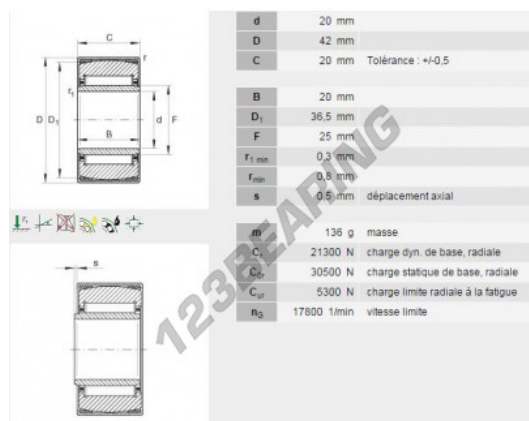

Needle roller bearing PNA20-42-INA - PNA20-42-INA

<https://www.123bearing.com/bearing-housing/needle-roller-bearing/needle/pna20-42-ina>

PRODUCT FEATURES

Brand	INA
N° Ean13	3663952095929
Inside diameter	20 mm
Outside diameter	42 mm
Thickness	20 mm
Packaging	1