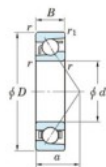

Deep groove ball bearing single row 7219-FY-JTEKT - 7219-FY-KOYO

<https://www.123bearing.com/bearing-housing/deep-groove-bearing/single-row/7219-fy-koyo>

Boundary dimensions

Single row angular bearing

Bearing No.	Boundary dimensions(mm)					Basic load ratings(kN)		Fatigue load	factor	Limiting speeds(min-1)
	d	D	B	r1mm	r2mm	Cr	Cor	Cu	f0	Grease lub.
7219 FY	95	170	32	2.1	1.1	153	103	5.5	-	4400

PRODUCT FEATURES

Brand	JTEKT
N° Ean13	3616060642356
Inside diameter	95 mm
Outside diameter	170 mm
Thickness	32 mm
Limiting speed	4400 rpm
Dynamic load	153 kN
Static load	103 kN
Packaging	1

contact@123bearing.com