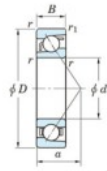

Deep groove ball bearing single row 7017-FY-JTEKT - 7017-FY-KOYO

<https://www.123bearing.com/bearing-housing/deep-groove-bearing/single-row/7017-fy-koyo>

Boundary dimensions

Single row angular bearing

Bearing No.	Boundary dimensions(mm)					Basic load ratings(kN)		Fatigue load limit(kN)		factor f0	Limiting speeds(min-1) Grease lub.
	d	D	B	r1(mm)	r1(mm)	Cr	Cor	C01	C02		
7017 FY	85	130	22	1.1	0.6	68.2	53.7	2.75	-	-	5500

PRODUCT FEATURES

Brand	JTEKT
N° Ean13	3616060642035
Inside diameter	85 mm
Outside diameter	130 mm
Thickness	22 mm
Limiting speed	5500 rpm
Dynamic load	68.2 kN
Static load	53.7 kN
Packaging	1

contact@123bearing.com