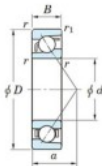

Deep groove ball bearing single row 7214-C-FY-JTEKT - 7214-C-FY-KOYO

<https://www.123bearing.com/bearing-housing/deep-groove-bearing/single-row/7214-c-fy-koyo>

Boundary dimensions

Single row angular bearing

Bearing No.	Boundary dimensions(mm)						Basic load ratings(kN)		Fatigue load		Limiting	
	d	D	B	r(mm)	r1(mm)	Cr	C0r	Ca	factor	speed(min-1)	Grease lub.	
7214C FY	70	125	24	1.5	1	94.9	60.2	3.9	14.6	8400		

PRODUCT FEATURES

Brand	JTEKT
N° Ean13	3616060641656
Inside diameter	70 mm
Outside diameter	125 mm
Thickness	24 mm
Limiting speed	8400 rpm
Dynamic load	94.9 kN
Static load	60.2 kN
Packaging	1

contact@123bearing.com