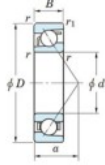

Deep groove ball bearing single row 7007-B-FY-JTEKT - 7007-B-FY-KOYO

<https://www.123bearing.com/bearing-housing/deep-groove-bearing/single-row/7007-b-fy-koyo>

Boundary dimensions

Single row angular bearing

Bearing No.	Boundary dimensions(mm)					Basic load ratings(kN)		Fatigue load factor		Limiting speeds(min-1)
	d	D	B	r(mm)	r1(mm)	Cr	C0r	Cu	f0	Gross lub.
7007B FY	35	62	14	1	0.6	19.7	11.4	0.64	-	9200

PRODUCT FEATURES

Brand	JTEKT
N° Ean13	3616060640581
Inside diameter	35 mm
Outside diameter	62 mm
Thickness	14 mm
Limiting speed	9200 rpm
Dynamic load	19.7 kN
Static load	11.4 kN
Packaging	1

contact@123bearing.com

(646) 712 9672