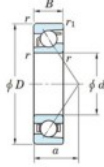

## Deep groove ball bearing single row 7306-C-FY-JTEKT - 7306-C-FY-KOYO

<https://www.123bearing.com/bearing-housing/deep-groove-bearing/single-row/7306-c-fy-koyo>

Boundary dimensions

Single row angular bearing

Bearing No.	Boundary dimensions(mm)						Basic load ratings(kN)		Fatigue load limit(kN)		Limiting speeds(min-1)	
	d	D	B	r(mm)	r1(mm)	Cr	Cor	Cu	SB	Grease lub.	Oil lub.	
7306C FY	30	72	19	1.1	0.6	40.4	20.3	1.5	13.4	16000		

## PRODUCT FEATURES

Brand	JTEKT
N° Ean13	3616060640536
Inside diameter	30 mm
Outside diameter	72 mm
Thickness	19 mm
Limiting speed	16000 rpm
Dynamic load	40.4 kN
Static load	20.3 kN
Packaging	1

[contact@123bearing.com](mailto:contact@123bearing.com)